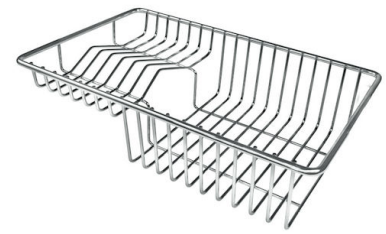

## OPTIONAL ACCESSORIES

**Cestello inox**  
8612 000

**Glass chopping board**  
8631 300

**HPDE Chopping board**  
8657 001

**HPDE Twin chopping board**  
8644 101

**Stainless steel plate rack**  
8100 154

**Stainless steel plate rack**  
8100 303  
\* only in combination with the accessory  
8644 101

**White basket**  
8612 100

**White bowl**  
8153 100

**Graters kit with ring-holder and  
food collection tray**  
8159 101  
\* only in combination with the accessory  
8644 101